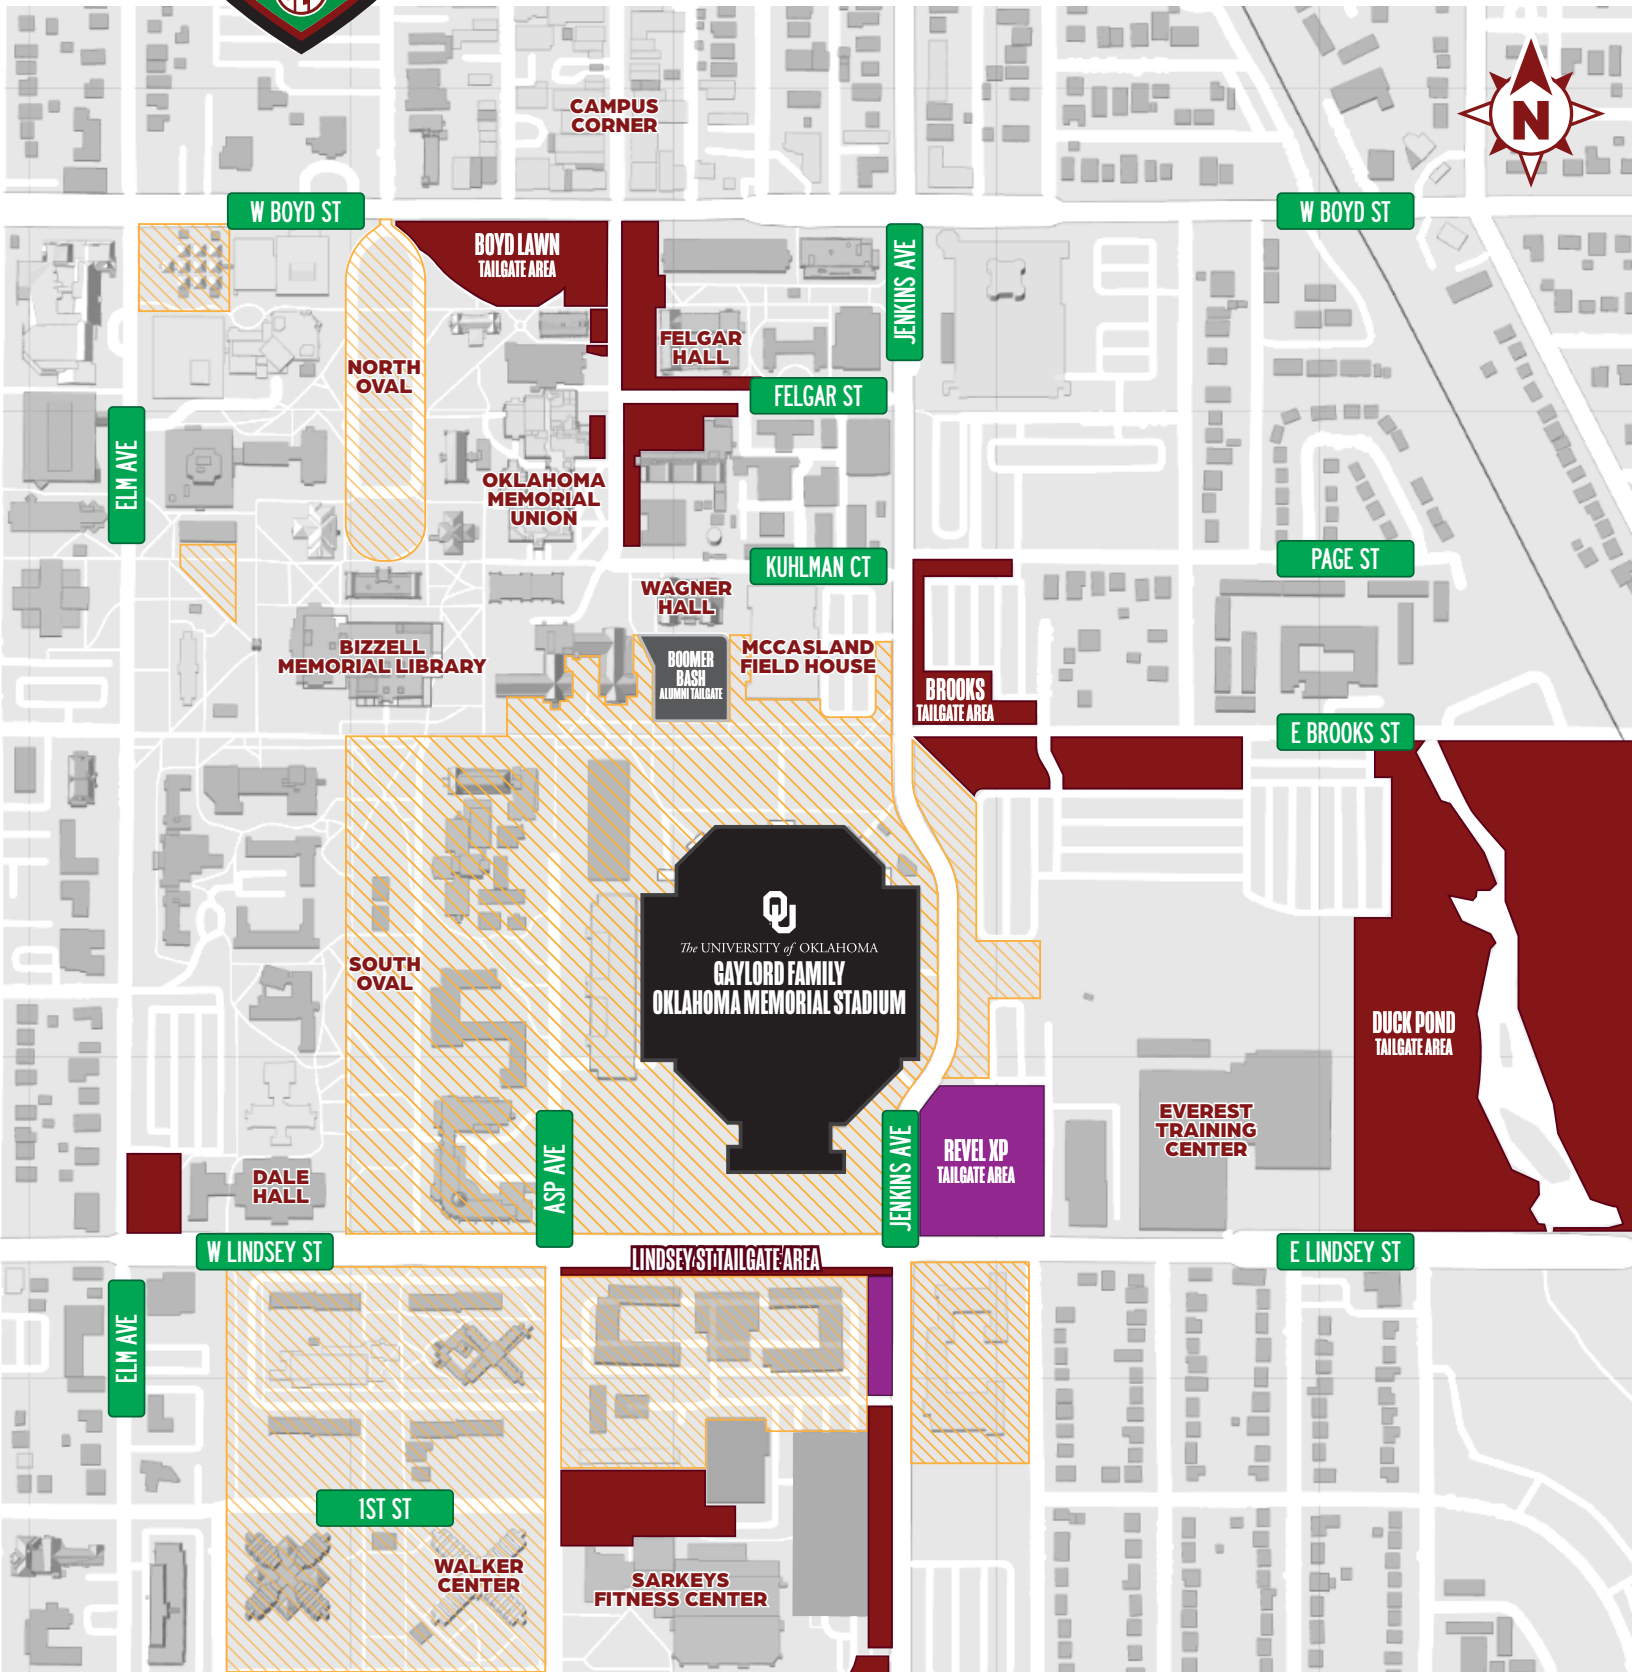

THE UNIVERSITY OF OKLAHOMA DESIGNATED TAILGATING AREAS

PUBLIC TAILGATING IS PERMITTED ANYWHERE OUTSIDE ON CAMPUS EXCEPT FOR THE PROHIBITED AREAS MARKED BELOW.

- RECOMMENDED PUBLIC TAILGATING AREAS
- PROHIBITED TAILGATING AREAS

THE UNIVERSITY OF OKLAHOMA DESIGNATED TAILGATING AREAS

PUBLIC TAILGATING IS PERMITTED ANYWHERE OUTSIDE ON CAMPUS EXCEPT FOR THE PROHIBITED AREAS MARKED BELOW.

 RECOMMENDED PUBLIC TAILGATING AREAS

 PROHIBITED TAILGATING AREAS